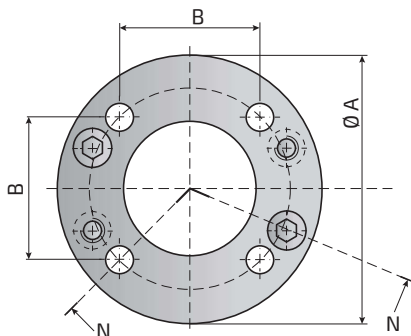

FLA

This series includes the models compliant with automotive standards /
 Questa serie include i modelli conformi agli standard automotive

Renault EM24.54.700

Collar flange / Flangia a collare

Model Modello	Reference to Standards Norme di riferimento	For models... Per modelli...	Ø A mm	B mm	Ø C mm	Ø D mm	E mm	Ø F mm
FLA 50	-	TGS2000	95	56.5	53	50.5	13	9
75	-	TGS5000	122	73.5	78	75.5	16	11
95	-	TGS8000	150	92	98	95.5	18	13.5