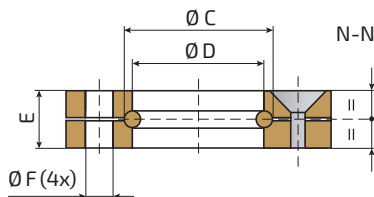

FLA

This series includes the models compliant with automotive standards /
 Questa serie include i modelli conformi agli standard automotive

Renault EM24.54.700

Collar flange / Flangia a collare

Model Modello	Reference to Standards Norme di riferimento	For models... Per modelli...	Ø A mm	B mm	Ø C mm	Ø D mm	E mm	Ø F mm
FLA 50	-	TGS2000	95	56.5	53	50.5	13	9
75	-	TGS5000	122	73.5	78	75.5	16	11
95	-	TGS8000	150	92	98	95.5	18	13.5